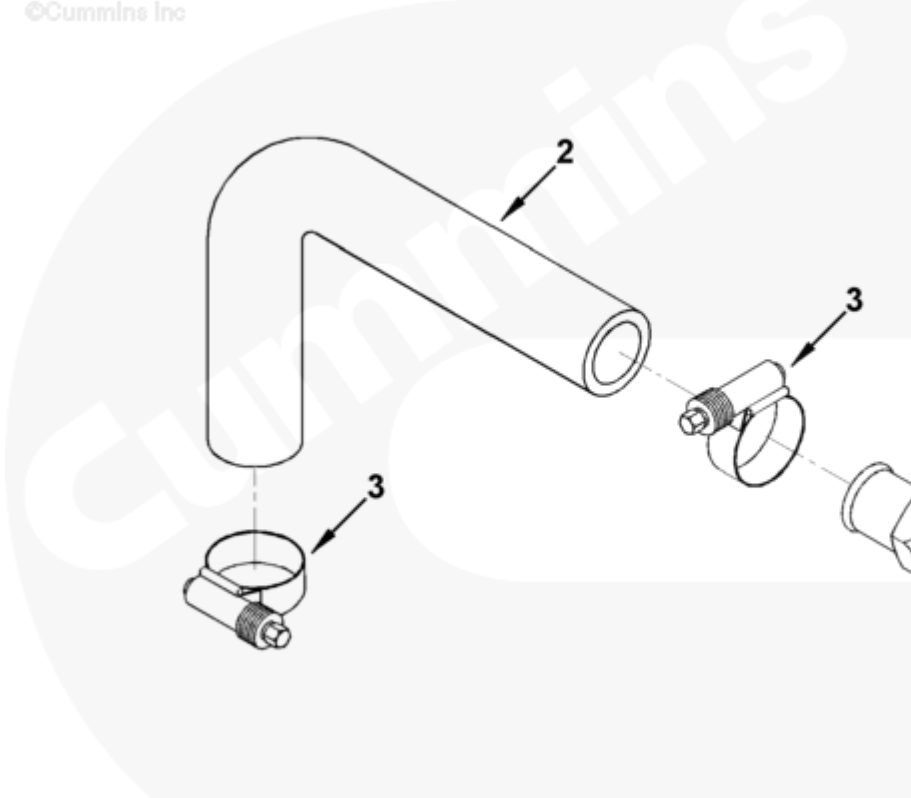

Cummins Inc

tb957gm

SMALL | MEDIUM | LARGE

Cart	Ref No	Part Number	Part Description	Required	Remarks
View My Cart					
		TB9748-03	Turbocharger Location		Location, Turbo (CAV AC5RSM...(More)

					ALT)
					Turbo Location: Low Mount
					Rear Out
					CAV AC5RSM Alternator:
					Without
<input type="checkbox"/>	1	215921	Plain Hose Coupling	1	3/4 NPTF X 1 in
<input type="checkbox"/>	2	3897789	Elbow Hose	1	
<input type="checkbox"/>	3	3922844	Hose Clamp	2	